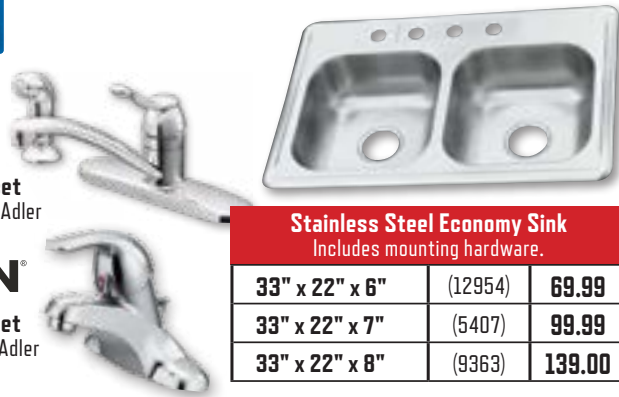

1-Handle Lavatory Faucet
Chrome with pop-up Drain. Adler
WS84503 (84503) \$64

Stainless Steel Economy Sink
Includes mounting hardware.

33" x 22" x 6"	(12954)	69.99
33" x 22" x 7"	(5407)	99.99
33" x 22" x 8"	(9363)	139.00